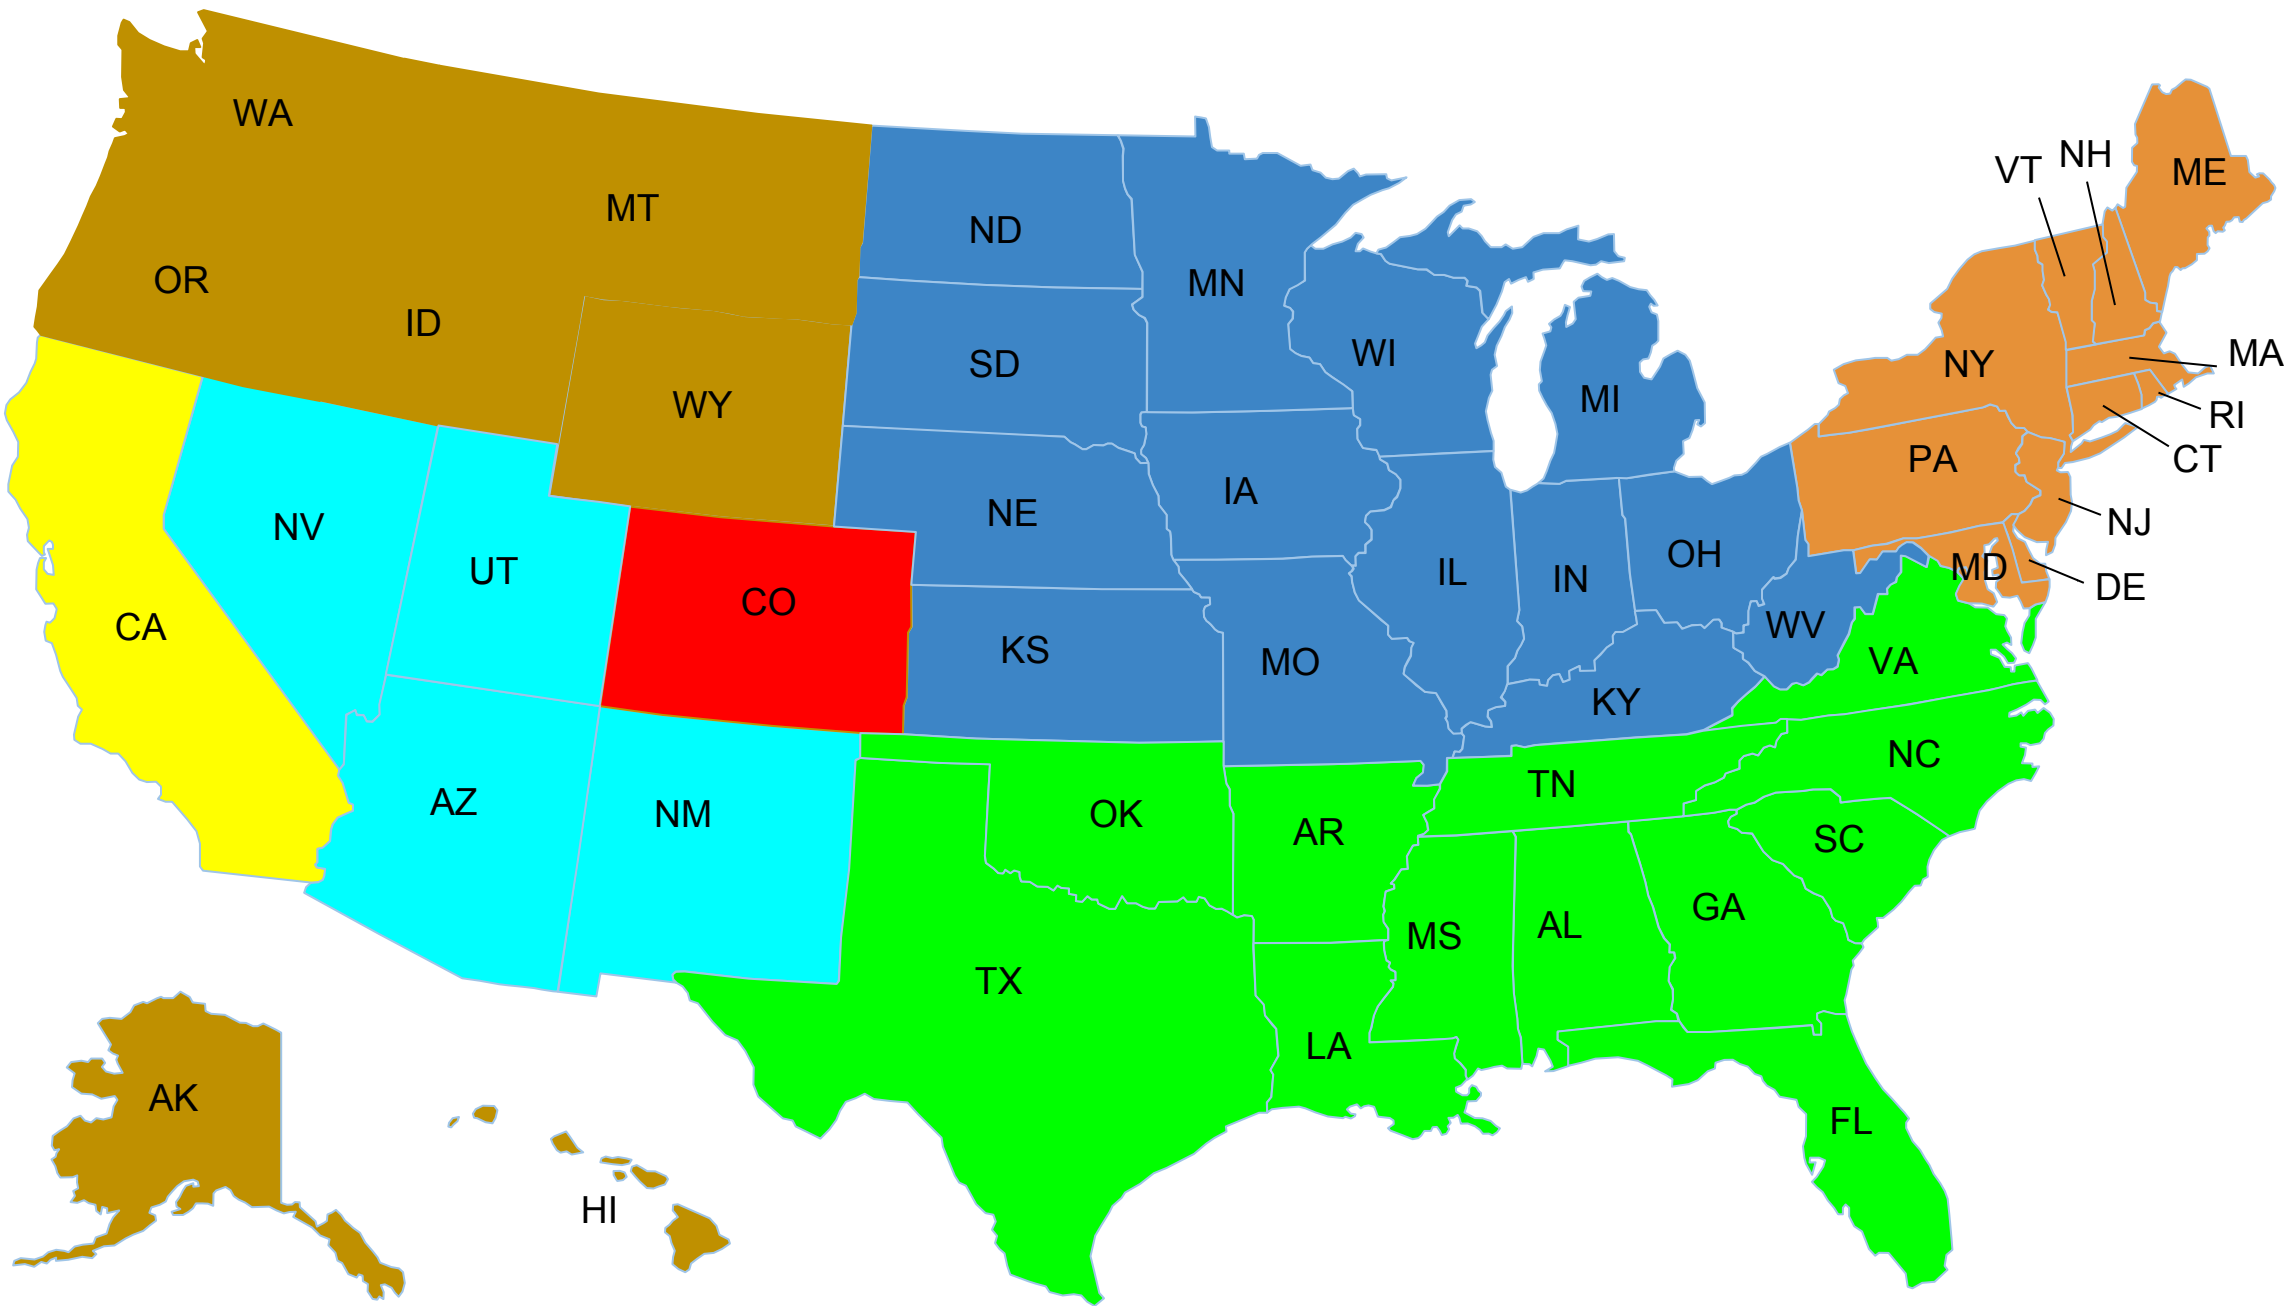

# United States Regional Representatives Meeting Map

California	Byron Kerr	<a href="mailto:byron@lifering.org">byron@lifering.org</a>
Colorado	Dave Fletcher	<a href="mailto:dave1fletcher@gmail.com">dave1fletcher@gmail.com</a>
Northwest	Timothy Kaufman-Osborn	<a href="mailto:tkaufmanosborn@gmail.com">tkaufmanosborn@gmail.com</a>
Southwest	Mahala Kephart	<a href="mailto:mahala.kephart@comcast.net">mahala.kephart@comcast.net</a>
Central	Lisa Swing-Corney	<a href="mailto:lisas@lifering.org">lisas@lifering.org</a>
Northeast	Ewa Conroy	<a href="mailto:ewa@lifering.org">ewa@lifering.org</a>
South	Steve Snyder	<a href="mailto:socraticgadfly@hotmail.com">socraticgadfly@hotmail.com</a>