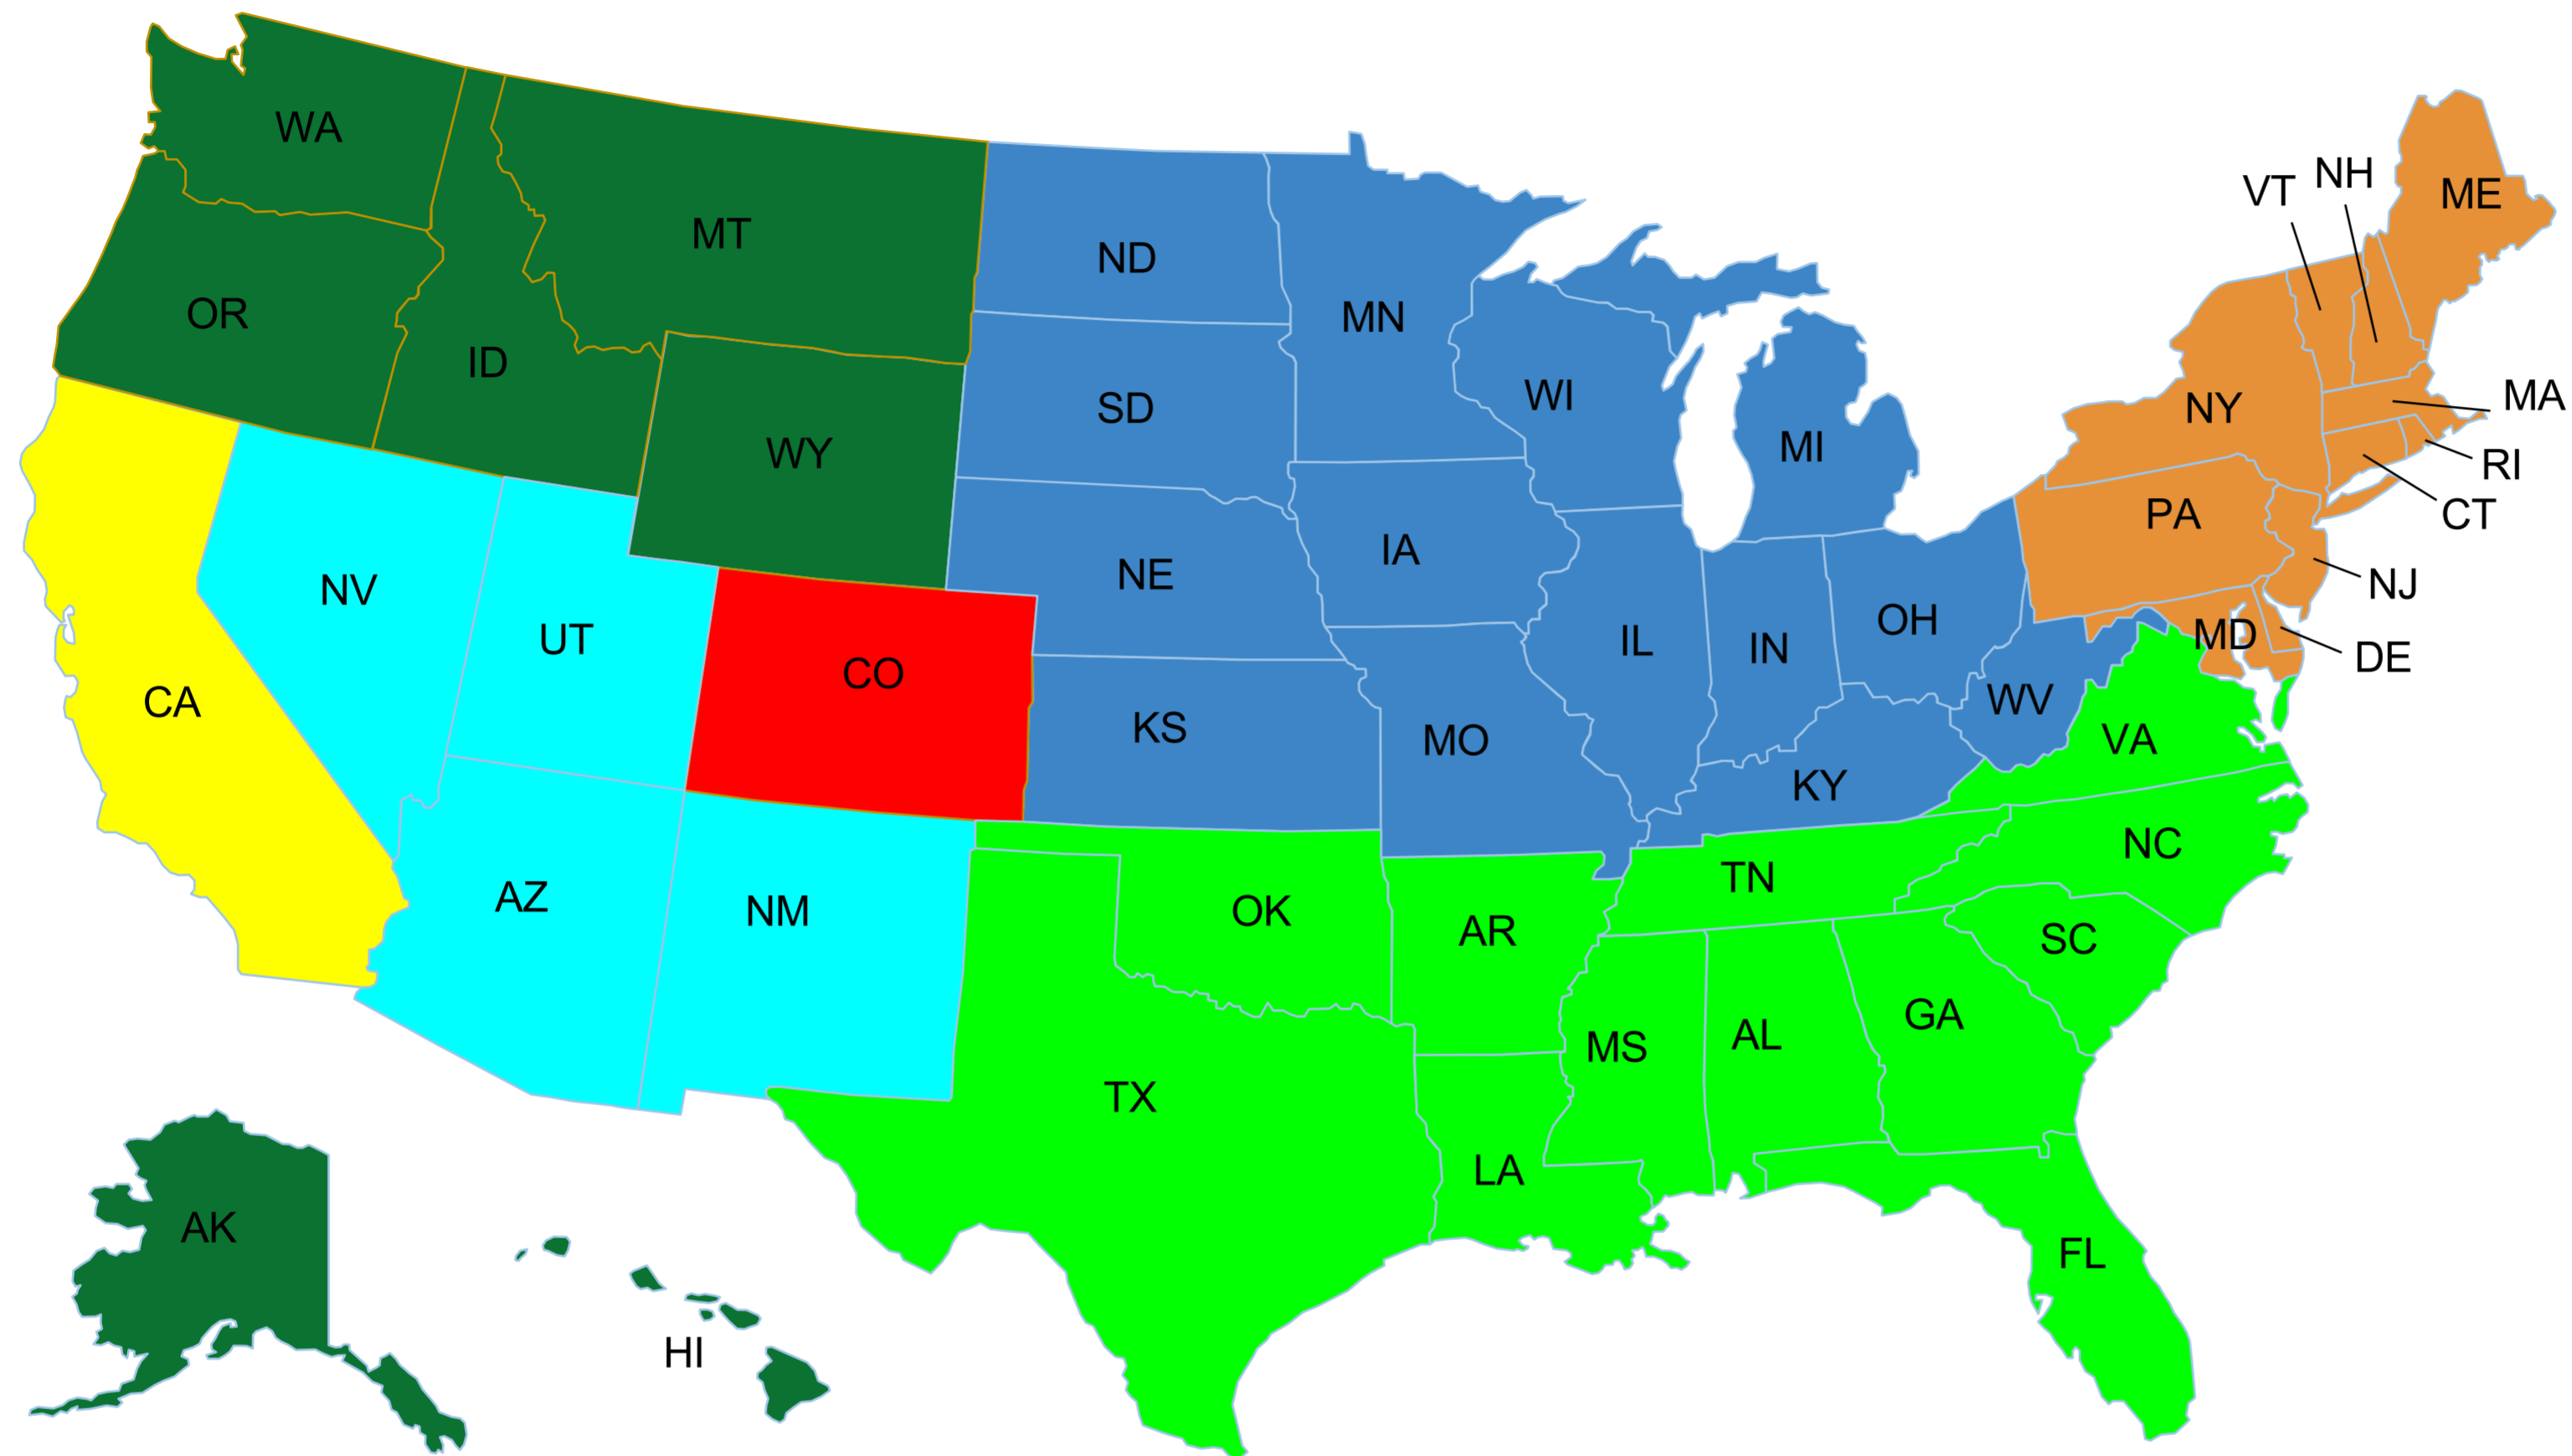

United States Regional Representatives Meeting Map

California	Robert Stump	service@lifering.org
Colorado	Greg Chlumsky	gchlumsky@gmail.com
Northwest	Timothy Kaufman-Osborn	tkaufmanosborn@mail.com
Southwest	John Bennett	john@liferingutah.org
Central	Lisa Swing-Corney	lisas@lifering.org
Northeast	Ewa Conory	ewa@lifering.org
South	Timothy Kaufman-Osborn	tkaufmanosborn@mail.com